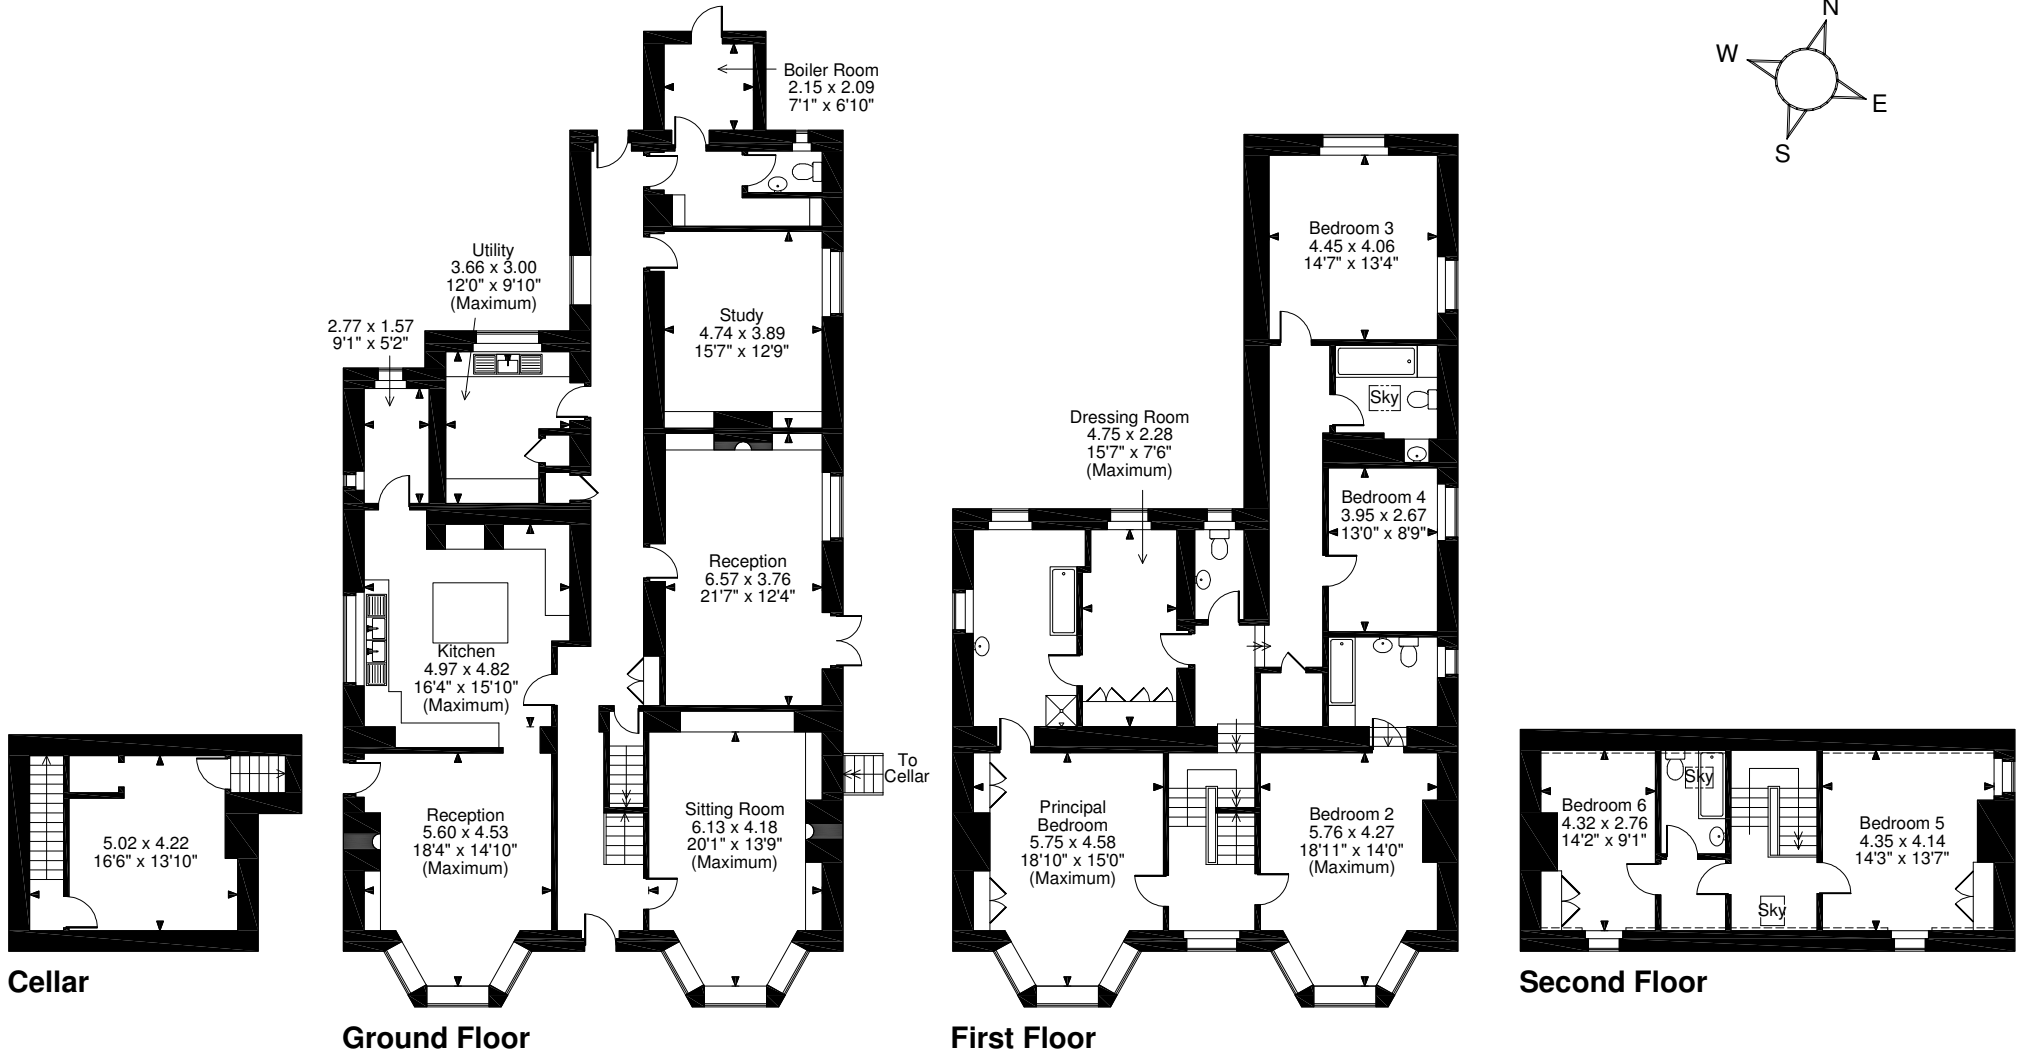

Irongate Farm, Cirencester Approximate Gross Internal Area 4384 Sq Ft/407 Sq M

FOR ILLUSTRATIVE PURPOSES ONLY - NOT TO SCALE

The position & size of doors, windows, appliances and other features are approximate only.

□□□□ Denotes restricted head height

© ehouse. Unauthorised reproduction prohibited. Drawing ref. dig/8440927/DMS

DS
JJB

DS
IB