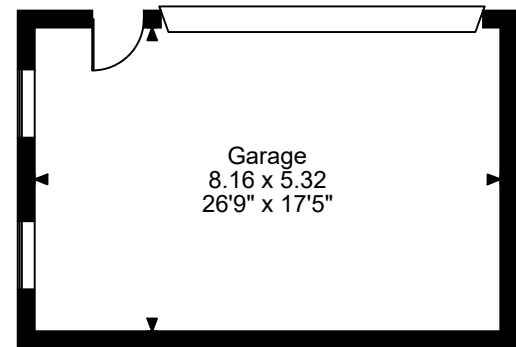

**Willow Barn, Wolford Fields, Shipston-on-Stour**

**Approximate Gross Internal Area**

**Main House = 3524 Sq Ft/327 Sq M**

**Garage = 467 Sq Ft/43 Sq M**

**Total = 3991 Sq Ft/370 Sq M**

**Ground Floor**

**First Floor**

**FOR ILLUSTRATIVE PURPOSES ONLY - NOT TO SCALE**

The position & size of doors, windows, appliances and other features are approximate only.

☐☐☐☐ Denotes restricted head height