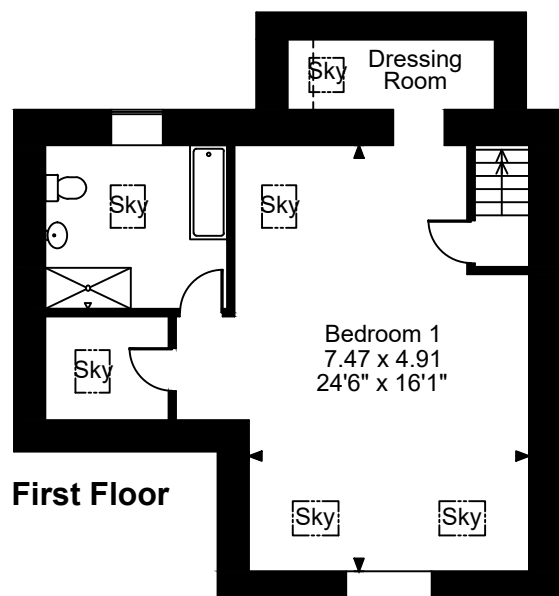

**Willow Barn, Wolford Fields, Shipston-on-Stour**

**Approximate Gross Internal Area**

**Main House = 3524 Sq Ft/327 Sq M**

**Garage = 467 Sq Ft/43 Sq M**

**Total = 3991 Sq Ft/370 Sq M**

**Ground Floor**

**First Floor**

**FOR ILLUSTRATIVE PURPOSES ONLY - NOT TO SCALE**

The position & size of doors, windows, appliances and other features are approximate only.

☐☐☐☐ Denotes restricted head height