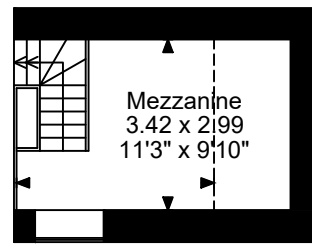

**Willow Barn, Wolford Fields, Shipston-on-Stour**

**Approximate Gross Internal Area**

**Main House = 3524 Sq Ft/327 Sq M**

**Garage = 467 Sq Ft/43 Sq M**

**Total = 3991 Sq Ft/370 Sq M**

**Ground Floor**

**First Floor**

**FOR ILLUSTRATIVE PURPOSES ONLY - NOT TO SCALE**

The position & size of doors, windows, appliances and other features are approximate only.

☐☐☐☐ Denotes restricted head height