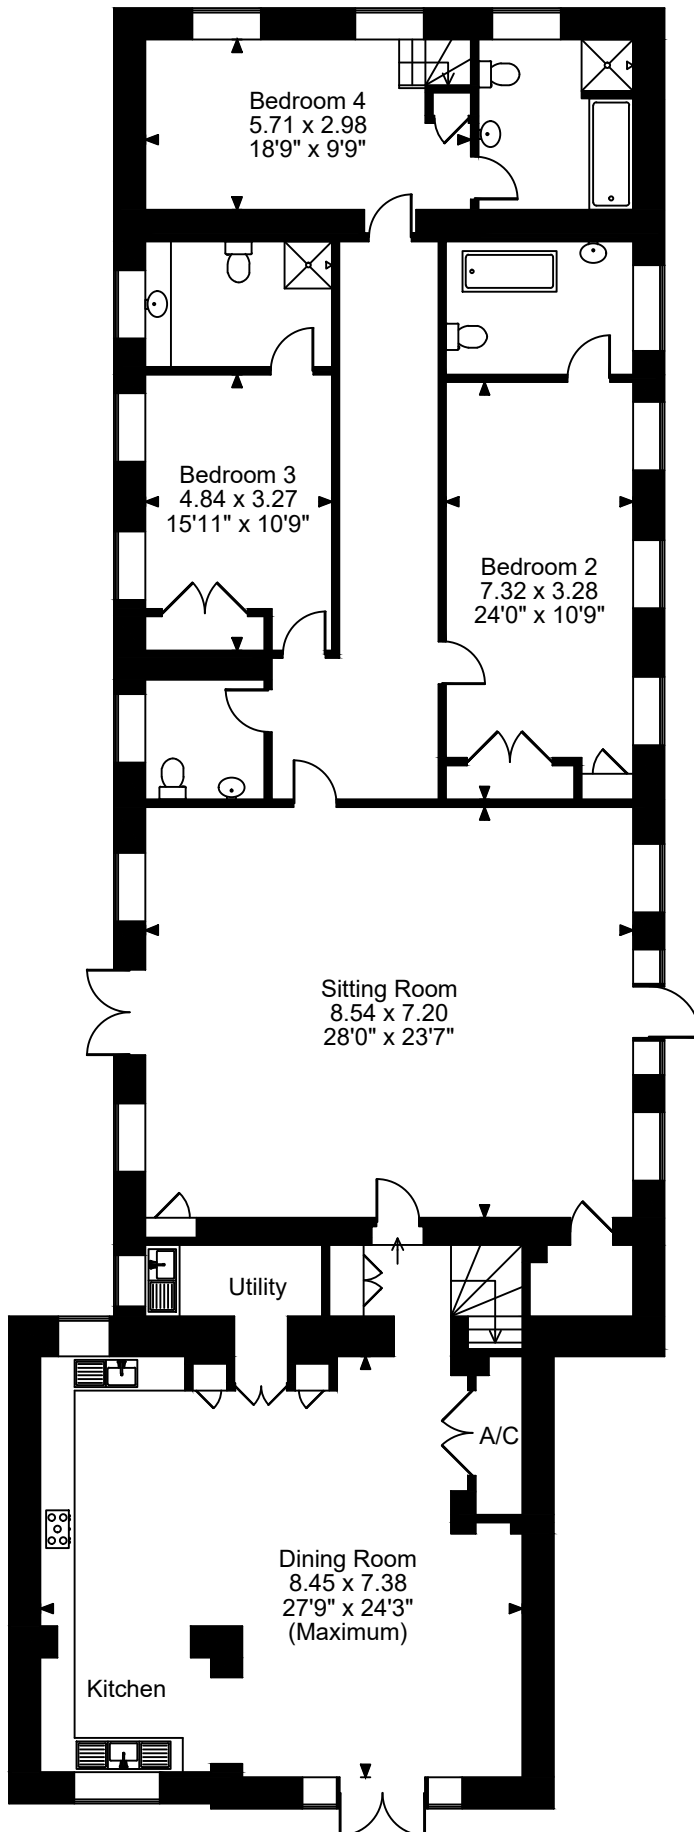

**Willow Barn, Wolford Fields, Shipston-on-Stour**

**Approximate Gross Internal Area**

**Main House = 3524 Sq Ft/327 Sq M**

**Garage = 467 Sq Ft/43 Sq M**

**Total = 3991 Sq Ft/370 Sq M**

**Ground Floor**

**First Floor**

**FOR ILLUSTRATIVE PURPOSES ONLY - NOT TO SCALE**

The position & size of doors, windows, appliances and other features are approximate only.

☐☐☐☐ Denotes restricted head height