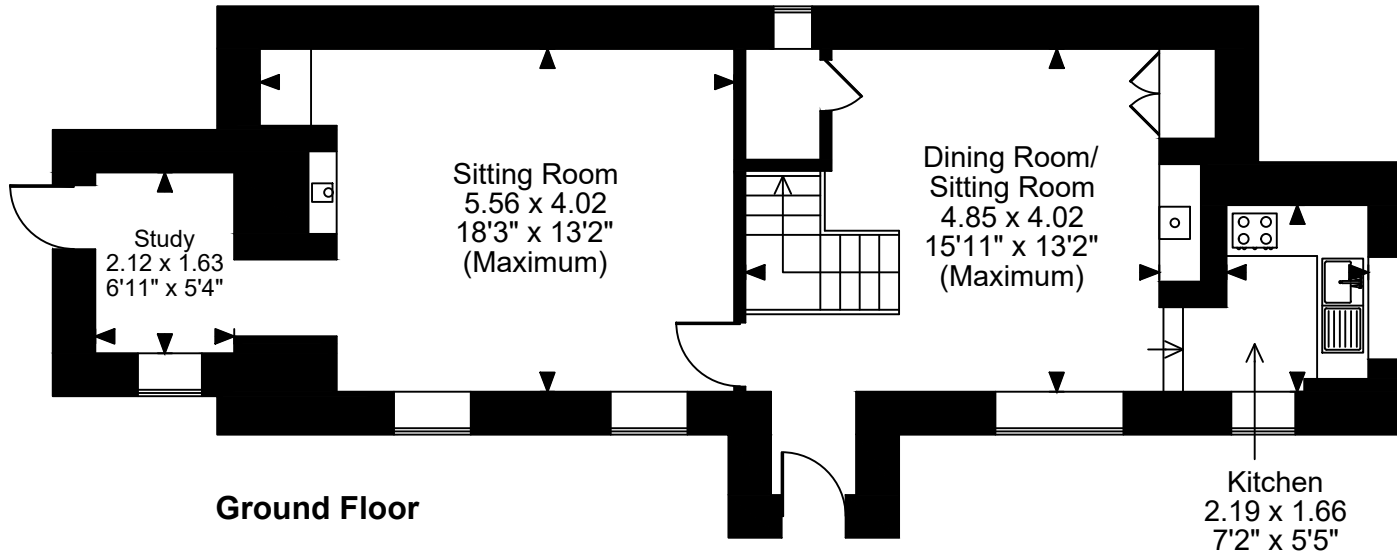

Greycote Cottage, Little Barrington, Burford
Approximate Gross Internal Area
1051 Sq Ft/98 Sq M

FOR ILLUSTRATIVE PURPOSES ONLY - NOT TO SCALE

The position & size of doors, windows, appliances and other features are approximate only.