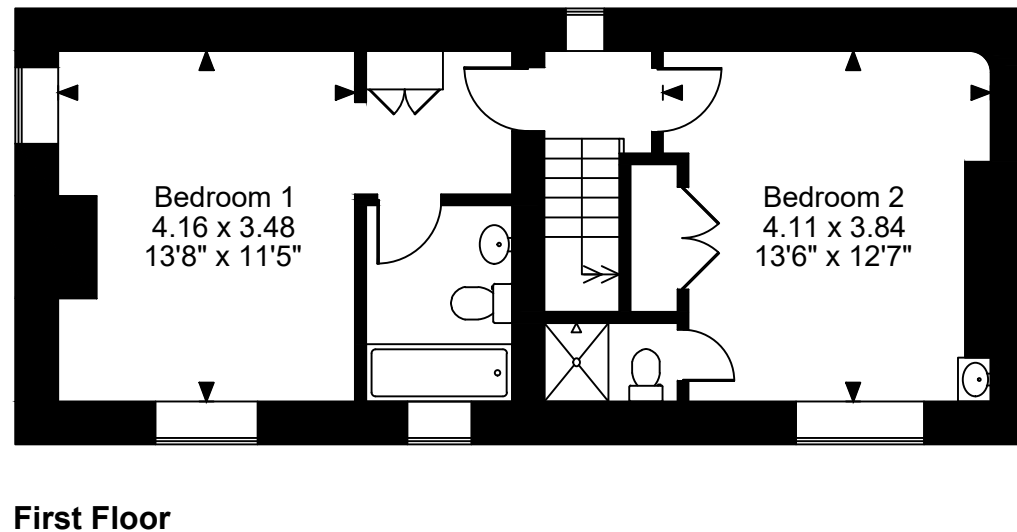

Greycote Cottage, Little Barrington, Burford
Approximate Gross Internal Area
1051 Sq Ft/98 Sq M

FOR ILLUSTRATIVE PURPOSES ONLY - NOT TO SCALE

The position & size of doors, windows, appliances and other features are approximate only.