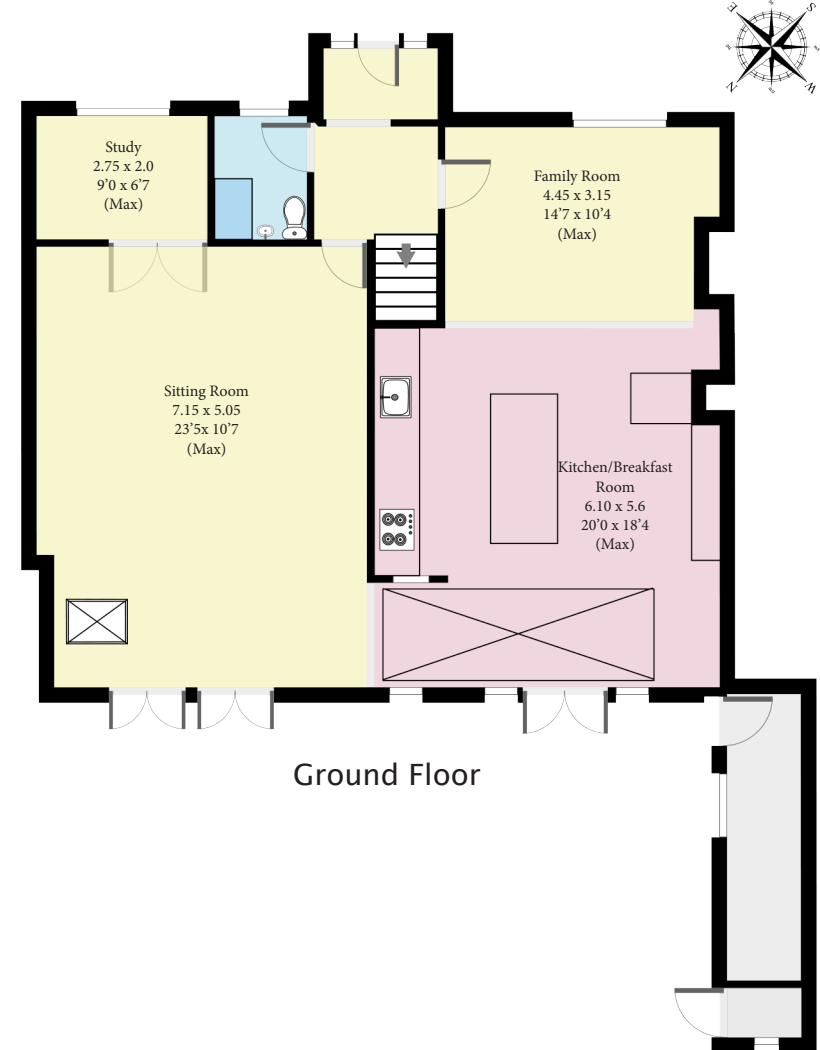

# Pear Tree Cottage

Approximate Gross Internal Area

303 Square Metres

3261 Square Feet

This plan is for illustrative purposes only, measurements are approximate and not to scale

Produced by Lightfall