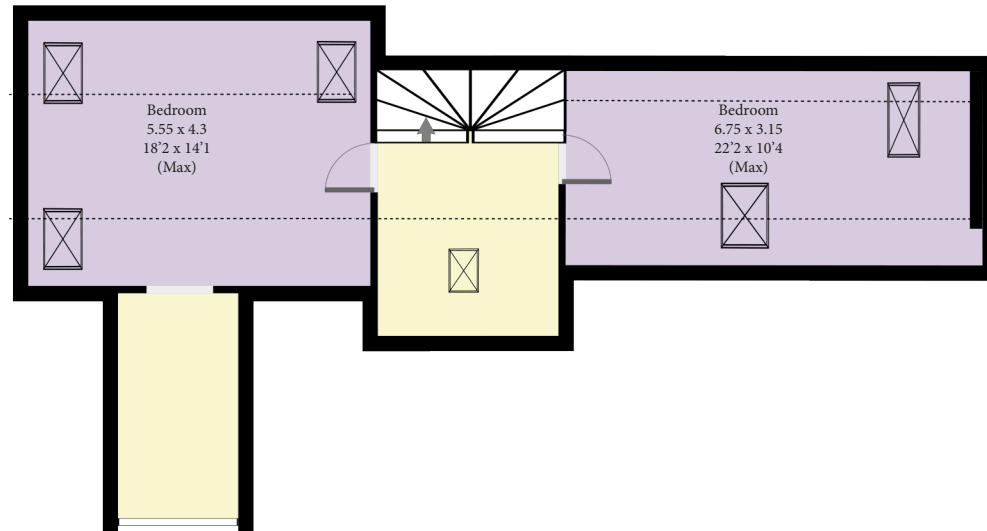

# Pear Tree Cottage

Approximate Gross Internal Area

303 Square Metres

3261 Square Feet

This plan is for illustrative purposes only, measurements are approximate and not to scale

Produced by Lightfall