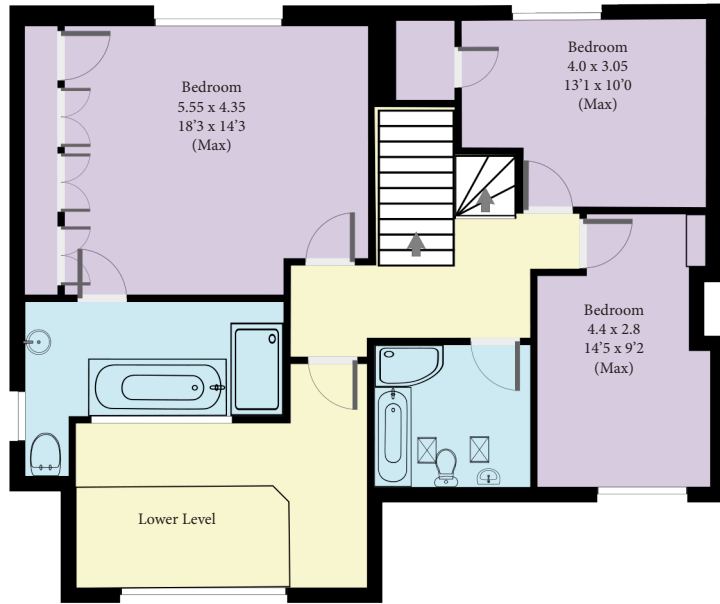

# Pear Tree Cottage

Approximate Gross Internal Area

303 Square Metres

3261 Square Feet

This plan is for illustrative purposes only, measurements are approximate and not to scale

Produced by Lightfall